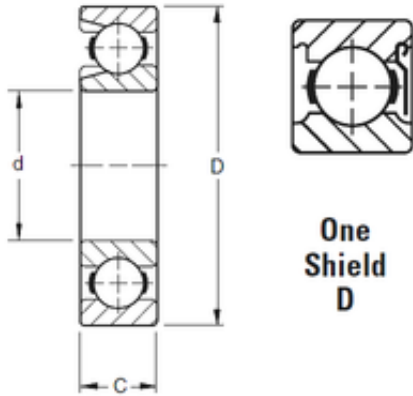

## 60 mm x 110 mm x 22 mm TIMKEN 212WD Single Row Ball Bearings

Bearing No. 212WD

Size	60x110x22 mm
Bore Diameter	60 mm
Outer Diameter	110 mm
Width	22 mm
d	60 mm
D	110 mm
B	22 mm
C	22 mm
Weight	0,885 Kg
Basic dynamic load rating (C)	78 kN