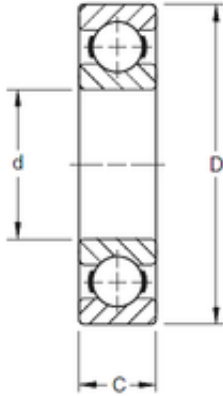

### 60 mm x 110 mm x 22 mm TIMKEN 212K Single Row Ball Bearings

Bearing No. 212K

Size	60x110x22 mm
Bore Diameter	60 mm
Outer Diameter	110 mm
Width	22 mm
d	60 mm
D	110 mm
B	22 mm
C	22 mm
Weight	0,807 Kg
Basic dynamic load rating (C)	62,1 kN